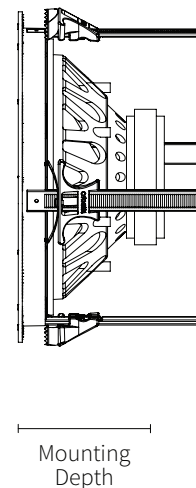

Model	BOC86	BOC82DT/SUR	BOC82
Part Number	SCBOC80600	SCBOC2T802	SCBOC80200
Woofer Cone	Glass Fiber	IMG	IMG
Woofer Diameter	8" (203mm)	8" (203mm)	8" (203mm)
Mid-Range Dome	Glass Fiber	-	-
Mid-Range Diameter	4" (102mm)	-	-
Tweeter Dome	Silk DPSD	Silk DPSD	Silk DPSD
Tweeter Diameter	1" (25mm)	1" (25mm)	1" (25mm)
Frequency Response	34 Hz - 20 kHz	38 Hz - 20 kHz	38 Hz - 20 kHz
Impedance	6 ohm Minimum	6 ohm Minimum	6 ohm Minimum
Power Handling	50 - 175 Watts	50 - 125 Watts	50 - 125 Watts
Diameter	9.61" (244mm)	9.61" (244mm)	9.61" (244mm)
Grille Diameter	10" (254mm)	10" (254mm)	10" (254mm)
Cutout Diameter	8.75" (222mm)	8.75" (222mm)	8.75" (222mm)
Mounting Depth	5.59" (142mm)	4.29" (109mm)	4.13" (105mm)