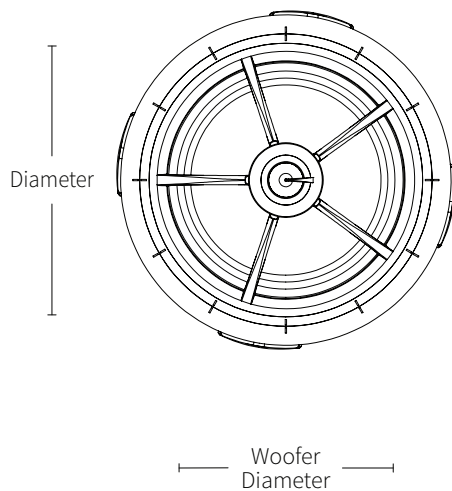

X-Wave™ Woofer Surround

This suspension element absorbs unwanted frequencies that reflect up and down the woofer cone to reduce harmonic distortion while maintaining the desired linear travel of the woofer.

Model	BOC86	BOC82DT/SUR	BOC82
Part Number	SCBOC80600	SCBOC2T802	SCBOC80200
Woofer Cone	Glass Fiber	IMG	IMG
Woofer Diameter	8" (203mm)	8" (203mm)	8" (203mm)
Mid-Range Dome	Glass Fiber	-	-
Mid-Range Diameter	4" (102mm)	-	-
Tweeter Dome	Silk DPSD	Silk DPSD	Silk DPSD
Tweeter Diameter	1" (25mm)	1" (25mm)	1" (25mm)
Frequency Response	34 Hz - 20 kHz	38 Hz - 20 kHz	38 Hz - 20 kHz
Impedance	6 ohm Minimum	6 ohm Minimum	6 ohm Minimum
Power Handling	50 - 175 Watts	50 - 125 Watts	50 - 125 Watts
Diameter	9.61" (244mm)	9.61" (244mm)	9.61" (244mm)
Grille Diameter	10" (254mm)	10" (254mm)	10" (254mm)
Cutout Diameter	8.75" (222mm)	8.75" (222mm)	8.75" (222mm)
Mounting Depth	5.59" (142mm)	4.29" (109mm)	4.13" (105mm)