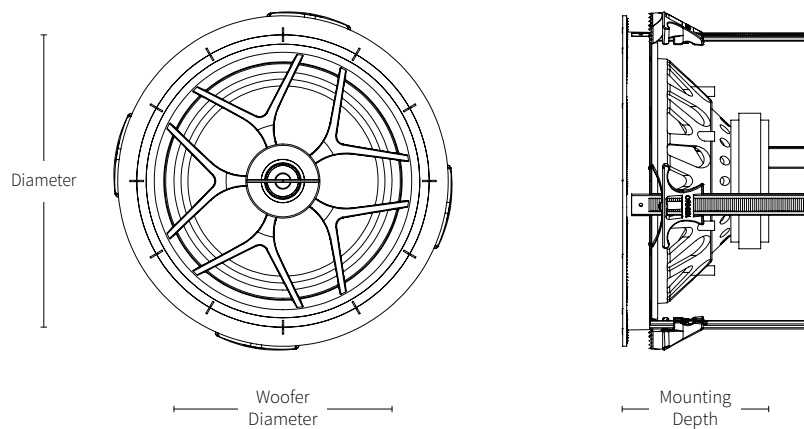

Tool-Less Mounting System

The Tool-Less Installation secures the speaker in the ceiling with the exact torque to ensure a tight fit. This is accomplished by squeezing the clips into place and locking the speaker with a twist.

Specifications

Model	D58	D56
Part Number	SCD50800	SCD50600
Woofer Cone	Kevlar	Glass Fiber
Woofer Dimensions	5.25" (133mm)	5.25" (133mm)
Tweeter Dome	Silk DPSD	Silk DPSD
Tweeter Diameter	1" (25mm)	1" (25mm)
Frequency Response	68 Hz - 20 kHz	69 Hz - 20 kHz
Impedance	6 ohm Minimum	6 ohm Minimum
Power Handling	25 - 125 Watts	25 - 125 Watts
Diameter	6.77" (172mm)	6.77" (172mm)
Grille Diameter	7.19" (183mm)	7.19" (183mm)
Cutout Diameter	5.875" (150mm)	5.875" (150mm)
Mounting Depth	3.72" (95mm)	3.72" (95mm)