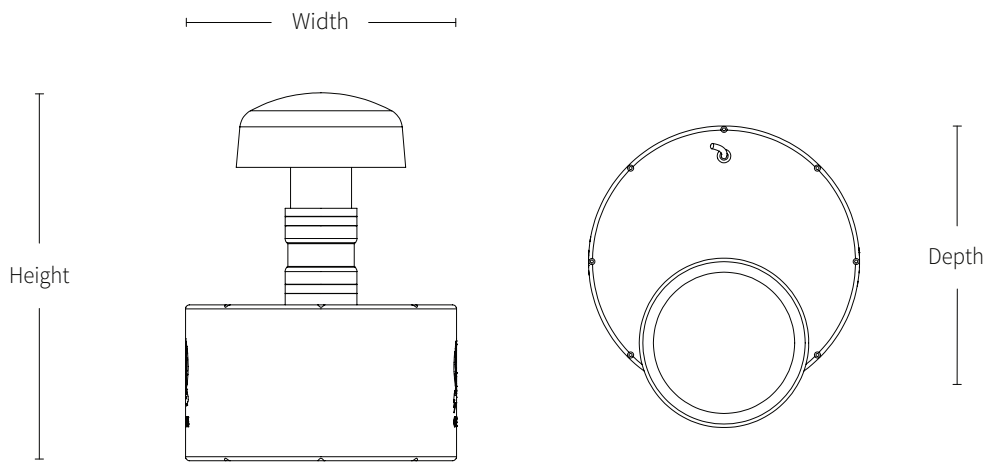

Uncompromised Punch

Origin Acoustics OSUBs utilize the ground as a natural reinforcement to the enclosure increasing bass output—emulating the depth and clarity of an indoor environment.

Specifications

Model	OSUB12	OSUB10	OSUB8
Part Number	OSUB12000	OSUB10000	OSUB8000
Woofer Cone	Polypropylene	Polypropylene	Polypropylene
Woofer Diameter	12" (305mm)	10" (254mm)	8" (203mm)
Frequency Response	23 Hz - 100 kHz \pm 3dB	32 Hz - 100 kHz \pm 3dB	39 Hz - 100 kHz \pm 3dB
Impedance	8 ohm	8 ohm	8 ohm
Dimensions	17.75 x 23.5 x 17.75" (450 x 598 x 450mm)	15.75 x 21.5 x 15.75" (400 x 543 x 400mm)	12.4 x 21.2x 12.4" (315 x 538 x 315mm)