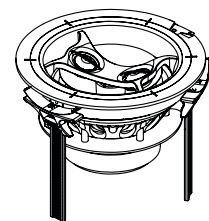

5" DIRECTOR SERIES

SPECIFICATIONS   **ALL 5" SERIES**

Cutout Diameter   5 7/8" (150mm)

Speaker Diameter   6 3/4" (172mm)

Grille Diameter   7 3/16" (182mm)

Grille Depth   3/16" (5mm)

LINE DRAWINGS

Please visit docs.originacoustics.com or scan the QR code using your smart device for the most up to date specifications and use instructions for this product. Products may only be purchased through an authorized integration partner.