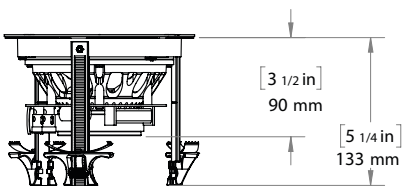

Please visit docs.originacoustics.com or scan the QR code using your smart device for the most up to date specifications and use instructions for this product. Products may only be purchased through an authorized integration partner.