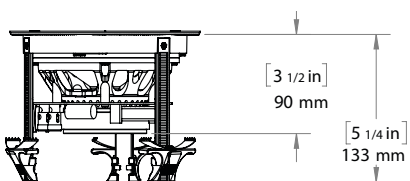

D51

Please visit docs.originacoustics.com or scan the QR code using your smart device for the most up to date specifications and use instructions for this product. Products may only be purchased through an authorized integration partner.