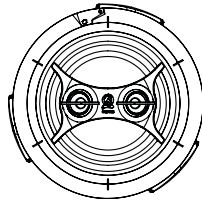

LINE DRAWINGS