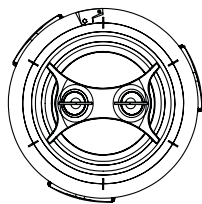

5" DIRECTOR SERIES

SPECIFICATIONS   **ALL 5" SERIES**

Cutout Diameter   5 7/8" (150mm)

Speaker Diameter   6 3/4" (172mm)

Grille Diameter   7 3/16" (182mm)

Grille Depth   3/16" (5mm)

LINE DRAWINGS

Please visit docs.originacoustics.com or scan the QR code using your smart device for the most up to date specifications and use instructions for this product. Products may only be purchased through an authorized integration partner.