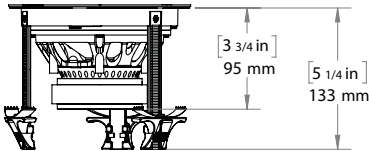

5" DIRECTOR SERIES

LINE DRAWINGS

DBA5EX

SPECIFICATIONS	D59	D57	D57DT/SUR	D55 | D55EX
Part	SCD50900	SCD50700	SCD2T50700	SCD50500 | SCD50500EX
Tweeter	1" Silk DPSD™ MMP™	1" Silk DPSD™ MMP™	¾" Dual Silk DPSD™	1" Silk DPSD™ MMP™ *
Woofers	5 ¼" Kevlar®	5 ¼" Glass Fiber	5 ¼" Glass Fiber	5 ¼" IMG
Power Handling	40 - 125 Watts	40 - 125 Watts	40 - 125 Watts	30 - 100 Watts
Frequency Response	68Hz-20kHz	69Hz-20kHz	69Hz-20kHz	83Hz-20kHz (-3dB)
Impedance	6 ohm	6 ohm	6 ohm	6 ohm
Mounting Depth	3 ¾" (95mm)	3 ¾" (95mm)	3 ¾" (95mm)	3 ½" (90mm)

SPECIFICATIONS	D53DT	D53	D51DT | D51	DBA5EX
Part	SCD50300DT	SCD50300	SCD50100DT | SCD50100	DBA5000EX
Tweeter	Dual ¾" Aluminum	1" Aluminum MMP™	Dual ¾" Teteron | 1" Teteron	-
Woofers	5 ¼" IMG	5 ¼" IMG	5 ¼" PP	5 ¼" Glass Fiber
Power Handling	30 - 100 Watts	30 - 100 Watts	30 - 100 Watts	30 - 100 Watts
Frequency Response	84Hz-20kHz (-3dB)	82Hz-20kHz (-3dB)	83Hz-20kHz (-3dB)	39Hz-200Hz (-10dB)
Impedance	6 ohm	6 ohm	6 ohm	4 ohm
Mounting Depth	3 ½" (90mm)	3 ½" (90mm)	3 ½" (90mm)	3 ¾" (95mm)

* D55EX: 1" Aluminum MMP™ Tweeter

Please visit docs.originacoustics.com or scan the QR code using your smart device for the most up to date specifications and use instructions for this product. Products may only be purchased through an authorized integration partner.