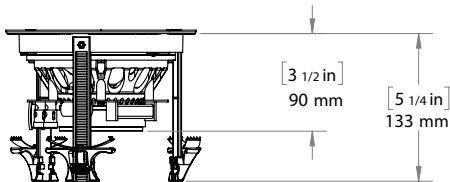

5" DIRECTOR SERIES

LINE DRAWINGS

D53

D51

Please visit docs.originacoustics.com or scan the QR code using your smart device for the most up to date specifications and use instructions for this product. Products may only be purchased through an authorized integration partner.