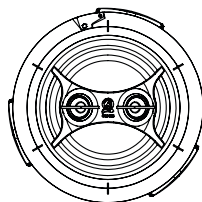

5" DIRECTOR SERIES

LINE DRAWINGS

D53

D51

Please visit docs.originacoustics.com or scan the QR code using your smart device for the most up to date specifications and use instructions for this product. Products may only be purchased through an authorized integration partner.