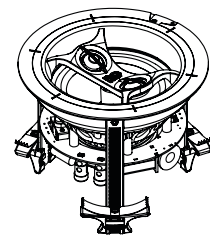

5" DIRECTOR SERIES

LINE DRAWINGS

D53

D51

Please visit docs.originacoustics.com or scan the QR code using your smart device for the most up to date specifications and use instructions for this product. Products may only be purchased through an authorized integration partner.