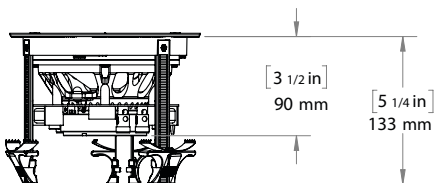

5" DIRECTOR SERIES

LINE DRAWINGS

D53

D51

Please visit docs.originacoustics.com or scan the QR code using your smart device for the most up to date specifications and use instructions for this product. Products may only be purchased through an authorized integration partner.