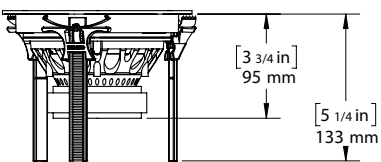

5" DIRECTOR SERIES

SPECIFICATIONS   **ALL 5" SERIES**

Cutout Diameter   5 7/8" (150mm)

Speaker Diameter   6 3/4" (172mm)

Grille Diameter   7 3/16" (182mm)

Grille Depth   3/16" (5mm)

LINE DRAWINGS

Please visit docs.originacoustics.com or scan the QR code using your smart device for the most up to date specifications and use instructions for this product. Products may only be purchased through an authorized integration partner.