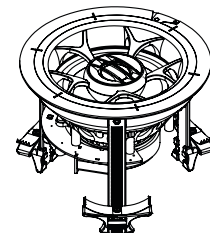

# 5" DIRECTOR SERIES

**SPECIFICATIONS**    **ALL 5" SERIES**

**Cutout Diameter**    5 7/8" (150mm)

**Speaker Diameter**    6 3/4" (172mm)

**Grille Diameter**    7 3/16" (182mm)

**Grille Depth**    3/16" (5mm)

## LINE DRAWINGS

D53DT

D53

D51DT

D51

Please visit [docs.originacoustics.com](https://docs.originacoustics.com) or scan the QR code using your smart device for the most up to date specifications and use instructions for this product. Products may only be purchased through an authorized integration partner.