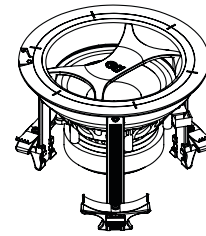

5" DIRECTOR SERIES

LINE DRAWINGS

DBA5EX

SPECIFICATIONS	D59	D57	D57DT/SUR	D55 | D55EX
Part	SCD50900	SCD50700	SCD2T50700	SCD50500 | SCD50500EX
Tweeter	1" Silk DPSD™ MMP™	1" Silk DPSD™ MMP™	¾" Dual Silk DPSD™	1" Silk DPSD™ MMP™ *
Woofers	5 ¼" Kevlar®	5 ¼" Glass Fiber	5 ¼" Glass Fiber	5 ¼" IMG
Power Handling	40 - 125 Watts	40 - 125 Watts	40 - 125 Watts	30 - 100 Watts
Frequency Response	68Hz-20kHz	69Hz-20kHz	69Hz-20kHz	83Hz-20kHz (-3dB)
Impedance	6 ohm	6 ohm	6 ohm	6 ohm
Mounting Depth	3 ¾" (95mm)	3 ¾" (95mm)	3 ¾" (95mm)	3 ½" (90mm)

SPECIFICATIONS	D53DT	D53	D51DT | D51	DBA5EX
Part	SCD50300DT	SCD50300	SCD50100DT | SCD50100	DBA5000EX
Tweeter	Dual ¾" Aluminum	1" Aluminum MMP™	Dual ¾" Teteron | 1" Teteron	-
Woofers	5 ¼" IMG	5 ¼" IMG	5 ¼" PP	5 ¼" Glass Fiber
Power Handling	30 - 100 Watts	30 - 100 Watts	30 - 100 Watts	30 - 100 Watts
Frequency Response	84Hz-20kHz (-3dB)	82Hz-20kHz (-3dB)	83Hz-20kHz (-3dB)	39Hz-200Hz (-10dB)
Impedance	6 ohm	6 ohm	6 ohm	4 ohm
Mounting Depth	3 ½" (90mm)	3 ½" (90mm)	3 ½" (90mm)	3 ¾" (95mm)

* D55EX: 1" Aluminum MMP™ Tweeter

Please visit docs.originacoustics.com or scan the QR code using your smart device for the most up to date specifications and use instructions for this product. Products may only be purchased through an authorized integration partner.