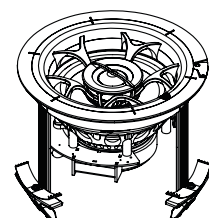

Please visit docs.originacoustics.com or scan the QR code using your smart device for the most up to date specifications and use instructions for this product. Products may only be purchased through an authorized integration partner.