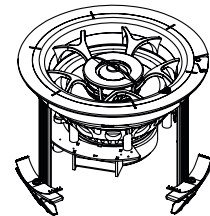

5" DIRECTOR SERIES

LINE DRAWINGS

D53

D51

Please visit docs.originacoustics.com or scan the QR code using your smart device for the most up to date specifications and use instructions for this product. Products may only be purchased through an authorized integration partner.