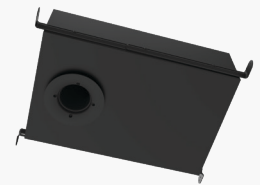

5" DIRECTOR SERIES

SUBWOOFER PAIRING

Match with our In-ceiling DSUB6X2 Subwoofer, equipped with dual 6" woofers; specifically engineered for the ideal sound combination. As if that weren't enough, this bass boosting subwoofer offers 5", 6" or 8" grille adaptors for extra design versatility.

CUSTOM GRILLE PRINTING

Aged wood grain? Texturized concrete? No problem. No matter the finish or texture of your interior/exterior, we offer a state of the art custom grille printing service to instantly color match your grilles, leveling up your project through a flawless, seamless match to any interior.

BUNDLE UP

Go ahead and pair a set of 4 speakers with our matching 5" aperture in-ceiling DSUB6X2 subwoofer and the latest Origin PRO ProA250.4 Amplifier. Looking good has never sounded better.

BUNDLE

DSUB6X2