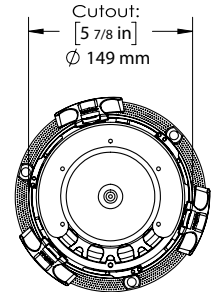

# 5" DIRECTOR SERIES

SPECIFICATIONS	ALL 5" SERIES
Cutout Diameter	5 7/8" (149mm)
Speaker Diameter	6 13/16" (172mm)
Mounting Depth	3 3/4" (95mm)
Grille Diameter	7 3/16" (183mm)
Grille Depth	3/16" (5mm)