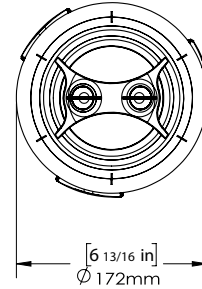

# 5" DIRECTOR SERIES

SPECIFICATIONS	ALL 5" SERIES
Cutout Diameter	5 7/8" (149mm)
Speaker Diameter	6 13/16" (172mm)
Mounting Depth	3 3/4" (95mm)
Grille Diameter	7 3/16" (183mm)
Grille Depth	3/16" (5mm)