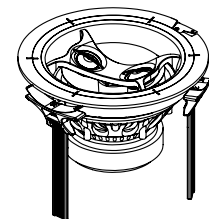

D57 DT/SUR

Please visit docs.originacoustics.com or scan the QR code using your smart device for the most up to date specifications and use instructions for this product. Products may only be purchased through an authorized integration partner.