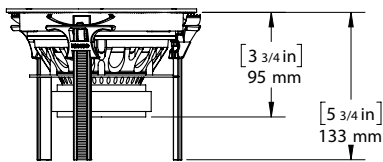

LINE DRAWINGS

D57-59