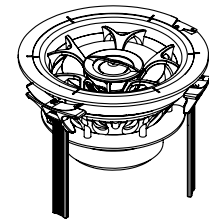

LINE DRAWINGS

D57-59