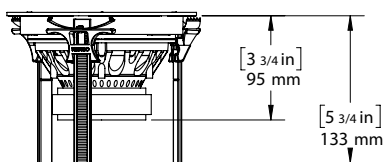

D57 DT/SUR

Please visit docs.originacoustics.com or scan the QR code using your smart device for the most up to date specifications and use instructions for this product. Products may only be purchased through an authorized integration partner.