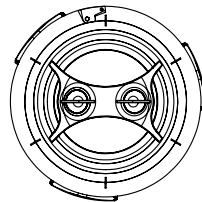

5" DIRECTOR SERIES

SPECIFICATIONS	ALL 5" SERIES
Cutout Diameter	5 7/8" (149mm)
Speaker Diameter	6 13/16" (172mm)
Mounting Depth	3 3/4" (95mm)
Grille Diameter	7 3/16" (183mm)
Grille Depth	3/16" (5mm)

SPECIFICATIONS

D59

D57

D57DT/SUR

Part	SCD50900	SCD50700	SCD2T50700
Tweeter	1" Silk DPSD™ MMP™	1" Silk DPSD™ MMP™	3/4" Dual Silk DPSD™
Woofer	5 1/4" Kevlar®	5 1/4" Glass Fiber	5 1/4" Glass Fiber
Frequency Response	40 - 125 Watts	40 - 125 Watts	40 - 125 Watts
Power Handling	68Hz-20kHz	69Hz-20kHz	69Hz-20kHz
Impedance	6 ohm	6 ohm	6 ohm

LINE DRAWINGS

D57-59

D57 DT/SUR

Please visit docs.originacoustics.com or scan the QR code using your smart device for the most up to date specifications and use instructions for this product. Products may only be purchased through an authorized integration partner.