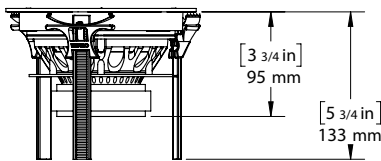

5" DIRECTOR SERIES

SPECIFICATIONS ALL 5" SERIES

Cutout Diameter 5 7/8" (150mm)

Speaker Diameter 6 3/4" (172mm)

Grille Diameter 7 3/16" (182mm)

Grille Depth 3/16" (5mm)

LINE DRAWINGS

D57-59

D57 DT/SUR

D50-8

Please visit docs.originacoustics.com or scan the QR code using your smart device for the most up to date specifications and use instructions for this product. Products may only be purchased through an authorized integration partner.