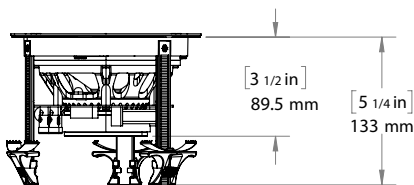

D50-8

Please visit docs.originacoustics.com or scan the QR code using your smart device for the most up to date specifications and use instructions for this product. Products may only be purchased through an authorized integration partner.