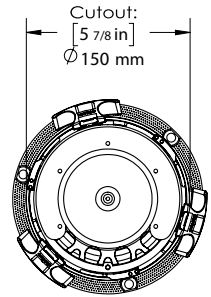

DPSD™ TWEETER

5" DIRECTOR SERIES

SPECIFICATIONS ALL 5" SERIES

Cutout Diameter 5 7/8" (150mm)

Speaker Diameter 6 3/4" (172mm)

Grille Diameter 7 3/16" (182mm)

Grille Depth 3/16" (5mm)

LINE DRAWINGS

5" DIRECTOR SERIES

SPECIFICATIONS	D59	D57	D57DT/SUR	D50-8
Part	SCD50900	SCD50700	SCD2T50700	SCD5000-8
Tweeter	1" Silk DPSD™ MMP™	1" Silk DPSD™ MMP™	¾" Dual Silk DPSD™	1" Silk Pivoting
Woofers	5 ¼" Kevlar®	5 ¼" Glass Fiber	5 ¼" Glass Fiber	5 ¼" Poly/Rubber
Power Handling	40 - 125 Watts	40 - 125 Watts	40 - 125 Watts	30 - 100 Watts
Frequency Response	68Hz-20kHz	69Hz-20kHz	69Hz-20kHz	74Hz-20kHz (-3dB)
Impedance	6 ohm	6 ohm	6 ohm	6 ohm
Mounting Depth	3 ¾" (95mm)	3 ¾" (95mm)	3 ¾" (95mm)	3 ½" (90mm)