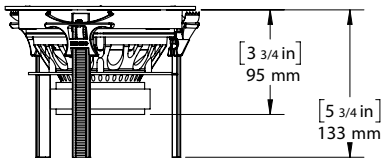

DPSD™ TWEETER

5" DIRECTOR SERIES

SPECIFICATIONS ALL 5" SERIES

Cutout Diameter 5 7/8" (150mm)

Speaker Diameter 6 3/4" (172mm)

Grille Diameter 7 3/16" (182mm)

Grille Depth 3/16" (5mm)

LINE DRAWINGS

5" DIRECTOR SERIES

SPECIFICATIONS	D59	D57	D57DT/SUR	D50-8
Part	SCD50900	SCD50700	SCD2T50700	SCD5000-8
Tweeter	1" Silk DPSD™ MMP™	1" Silk DPSD™ MMP™	¾" Dual Silk DPSD™	1" Silk Pivoting
Woofers	5 ¼" Kevlar®	5 ¼" Glass Fiber	5 ¼" Glass Fiber	5 ¼" Poly/Rubber
Power Handling	40 - 125 Watts	40 - 125 Watts	40 - 125 Watts	30 - 100 Watts
Frequency Response	68Hz-20kHz	69Hz-20kHz	69Hz-20kHz	74Hz-20kHz (-3dB)
Impedance	6 ohm	6 ohm	6 ohm	6 ohm
Mounting Depth	3 ¾" (95mm)	3 ¾" (95mm)	3 ¾" (95mm)	3 ½" (90mm)