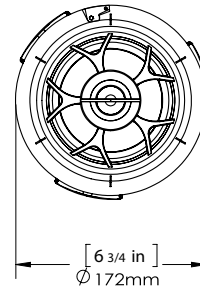

DPSD™ TWEETER

5" DIRECTOR SERIES

SPECIFICATIONS ALL 5" SERIES

Cutout Diameter 5 7/8" (150mm)

Speaker Diameter 6 3/4" (172mm)

Grille Diameter 7 3/16" (182mm)

Grille Depth 3/16" (5mm)

LINE DRAWINGS

5" DIRECTOR SERIES

SPECIFICATIONS	D59	D57	D57DT/SUR	D50-8
Part	SCD50900	SCD50700	SCD2T50700	SCD5000-8
Tweeter	1" Silk DPSD™ MMP™	1" Silk DPSD™ MMP™	¾" Dual Silk DPSD™	1" Silk Pivoting
Woofers	5 ¼" Kevlar®	5 ¼" Glass Fiber	5 ¼" Glass Fiber	5 ¼" Poly/Rubber
Power Handling	40 - 125 Watts	40 - 125 Watts	40 - 125 Watts	30 - 100 Watts
Frequency Response	68Hz-20kHz	69Hz-20kHz	69Hz-20kHz	74Hz-20kHz (-3dB)
Impedance	6 ohm	6 ohm	6 ohm	6 ohm
Mounting Depth	3 ¾" (95mm)	3 ¾" (95mm)	3 ¾" (95mm)	3 ½" (90mm)