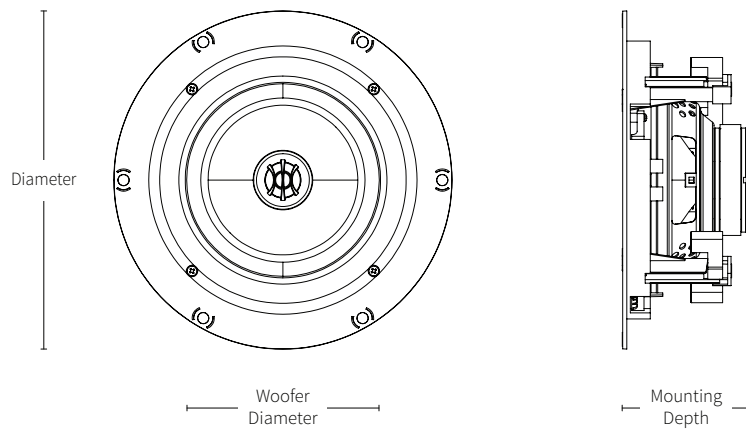

E60

Retrofittable & Upgradeable

The E60 is designed with the unique flexibility for it to be installed into traditional 6" speaker cutouts as well as the more premium in-ceiling models from Origin Acoustics. The mounting legs on the E60 can be extended to fit the Director REBR68 new construction bracket, expanding the overall cutout diameter from 8.25" to 8.75".

PEI Tweeter

This patented tweeter has the greatest output and is able to crossover much lower to either the woofer or the midrange improving both dispersion and the frequency response.

Paintable Low Profile Grille

The E60 carries the same limited lifetime warranty offered in the rest of Origin Acoustics speakers.

Specifications

Model	E60
Part Number	SCE60000
Woofer Cone	Polypropylene
Woofer Dimensions	6.5" (165mm)
Tweeter Dome	PEI
Tweeter Diameter	1" (25mm)
Frequency Response	48 Hz - 20 kHz
Impedance	8 ohm
Power Handling	5 - 100 Watts
Diameter	9.61" (244mm)
Grille Diameter	10" (254mm)
Cutout Diameter	8" (202mm) 8.75" (222mm)
Mounting Depth	3.52" (89mm)