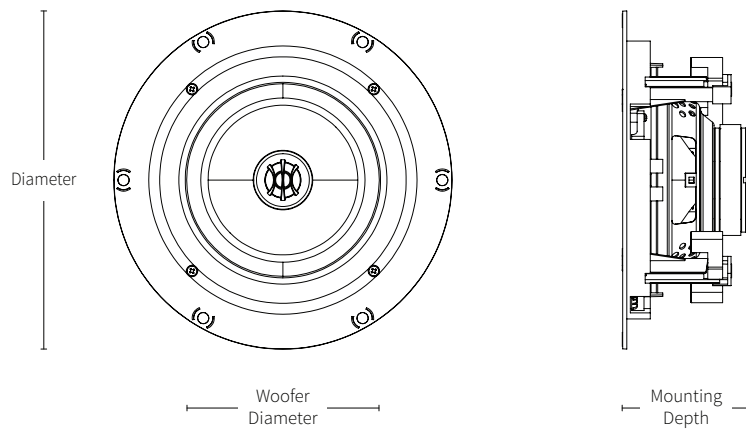

### Retrofittable & Upgradeable

The E60 is designed with the unique flexibility for it to be installed into traditional 6" speaker cutouts as well as the more premium in-ceiling models from Origin Acoustics. The mounting legs on the E60 can be extended to fit the Director BR68 new construction bracket, expanding the overall cutout diameter from 8.25" to 8.75".

# Specifications

Model	E60
Part Number	SCE60000
Woofer Cone	Polypropylene
Woofer Dimensions	6.5" (165mm)
Tweeter Dome	PEI
Tweeter Diameter	1" (25mm)
Frequency Response	48 Hz - 20 kHz
Impedance	8 ohm
Power Handling	5 - 100 Watts
Diameter	9.61" (244mm)
Grille Diameter	10" (254mm)
Cutout Diameter	8" (202mm) 8.75" (222mm)
Mounting Depth	3.52" (89mm)