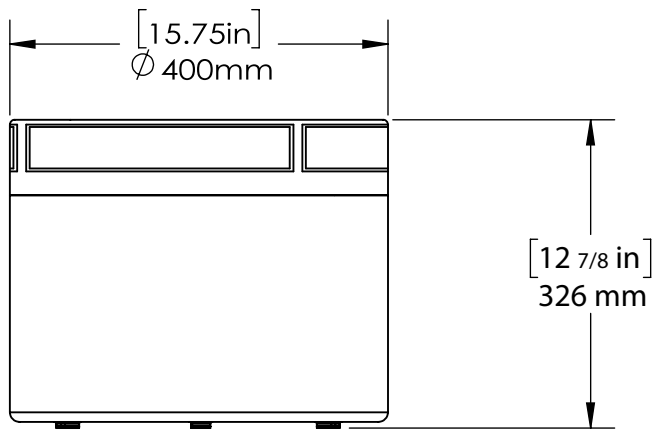

Acoustic Landscape Sat

SCALE:1:4

Origin Acoustics  
6975 S Decatur Blvd  
Suite 140  
Las Vegas, NV 89118

844-ORIGIN1 (674-4461)  
www.originacoustics.com

AS41 SUB

COLOR: BROWN

SCALE:1:8