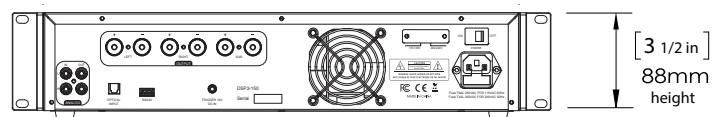

AS51SYS ACOUSTIC LANDSCAPE™ SYSTEM

AS5SAT

PART	AS5000SAT
Woofer	5^{1/4"} Poly/Rubber Woofer
Tweeter	1" Titanium
Frequency Response	55Hz-20kHz
Power Peak	50W
Impedance	16 ohm
Dimensions	Speaker: 6^{7/16"} Diameter x 8" Length x 7^{7/8"} Height (163mm Diameter x 204mm Length x 200mm Height) In Ground Spike: 14 ^{11/16"} Height (373mm) Total Height: 22 ^{1/2"} (573mm)

AS51SUB

PART	AS5100SUB
Woofer	10" Poly/Rubber Woofer
Frequency Response	35Hz-120Hz
Power Peak	200W
Impedance	12 ohm
Dimensions	15^{3/4"} Diameter x 12^{7/8"} Height (400mm Diameter x 326mm Height)

DSP3-150

PART	AMPD03X1500
Channels	3
Output	150W @ 4Ω - Left 150W @ 4Ω - Right 300W @ 4Ω - Subwoofer 3 Powered Out (L/R/S)
Analog Input	2 x RCA A/B Unbalanced
Digital Input	1 x Optical
Analog Output	2x RCA A/B Unbalanced Speaker
Dimensions	17" W x 9^{1/2"} D x 3 ^{1/2"} H - without mounts (432mm W x 241mm D x 88mm H) - without mounts 19" W x 9^{1/2"} D x 3 ^{1/2"} H - with mounts (483mm W x 241mm D x 88mm H) - with mounts

DSP3-150

Please see originacoustics.com for most the most updated information concerning these specifications. Products may only be purchased through an authorized integration partner.