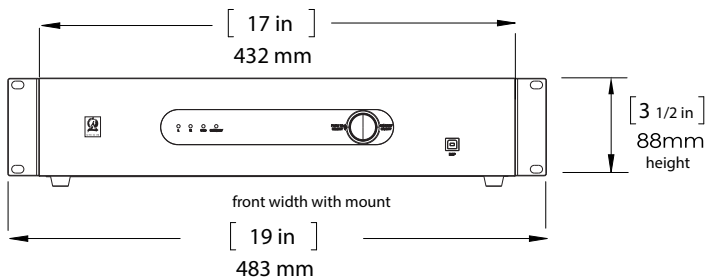

## AS5SAT

PART	AS5000SAT
Woofer	5 <sup>1/4"</sup> Poly/Rubber Woofer
Tweeter	1" Titanium
Frequency Response	55Hz-20kHz
Power Peak	50W
Impedance	16 ohm
Dimensions	Speaker: 6 <sup>7/16"</sup> Diameter x 8" Length x 7 <sup>7/8"</sup> Height (163mm Diameter x 204mm Length x 200mm Height) In Ground Spike: 14 <sup>11/16"</sup> Height (373mm) Total Height: 22 <sup>1/2"</sup> (573mm)

## AS51SUB

PART	AS5100SUB
Woofer	10" Poly/Rubber Woofer
Frequency Response	35Hz-120Hz
Power Peak	200W
Impedance	12 ohm
Dimensions	15 <sup>3/4"</sup> Diameter x 12 <sup>7/8"</sup> Height (400mm Diameter x 326mm Height)

## DSP3-150

PART	AMPD03X1500
Channels	3
Output	150W @ 4Ω - Left 150W @ 4Ω - Right 300W @ 4Ω - Subwoofer 3 Powered Out (L/R/S)
Analog Input	2 x RCA A/B Unbalanced
Digital Input	1 x Optical
Analog Output	2x RCA A/B Unbalanced Speaker
Dimensions	17" W x 9 <sup>1/2"</sup> D x 3 <sup>1/2"</sup> H - without mounts (432mm W x 241mm D x 88mm H) - without mounts 19" W x 9 <sup>1/2"</sup> D x 3 <sup>1/2"</sup> H - with mounts (483mm W x 241mm D x 88mm H) - with mounts