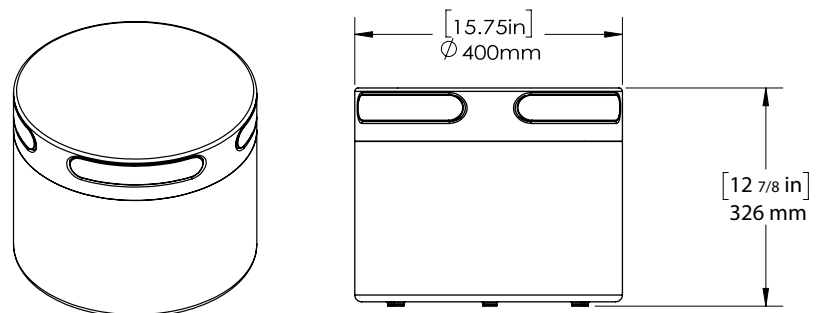

AS51SYS

ACOUSTIC LANDSCAPE™ SYSTEM

OVERVIEW

The AS51SYS Landscape Audio System brings stunning surround sound to the backyard with four 5^{1/4}" camouflage enclosed two-way satellite speakers and a bass-boosting, dual use, 10" subwoofer.

PRODUCT ID

LINE DRAWINGS

AS51SUB