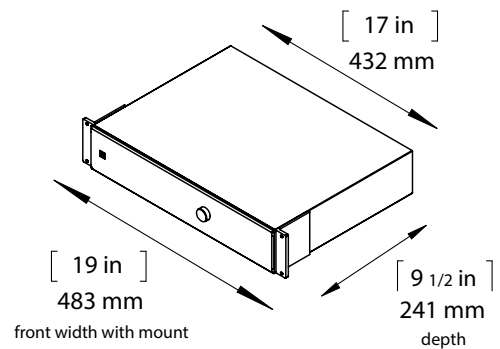

AS51SYS ACOUSTIC LANDSCAPE™ SYSTEM

AS5SAT

PART	AS5000SAT
Woofer	5^{1/4"} Poly/Rubber Woofer
Tweeter	1" Titanium
Frequency Response	55Hz-20kHz
Power Peak	50W
Impedance	16 ohm
Dimensions	Speaker: 6^{7/16"} Diameter x 8" Length x 7^{7/8"} Height (163mm Diameter x 204mm Length x 200mm Height) In Ground Spike: 14 ^{11/16"} Height (373mm) Total Height: 22 ^{1/2"} (573mm)

AS51SUB

PART	AS5100SUB
Woofer	10" Poly/Rubber Woofer
Frequency Response	35Hz-120Hz
Power Peak	200W
Impedance	12 ohm
Dimensions	15^{3/4"} Diameter x 12^{7/8"} Height (400mm Diameter x 326mm Height)

DSP3-150

PART	AMPD03X1500
Channels	3
Output	150W @ 4Ω - Left 150W @ 4Ω - Right 300W @ 4Ω - Subwoofer 3 Powered Out (L/R/S)
Analog Input	2 x RCA A/B Unbalanced
Digital Input	1 x Optical
Analog Output	2x RCA A/B Unbalanced Speaker
Dimensions	17" W x 9^{1/2"} D x 3 ^{1/2"} H - without mounts (432mm W x 241mm D x 88mm H) - without mounts 19" W x 9^{1/2"} D x 3 ^{1/2"} H - with mounts (483mm W x 241mm D x 88mm H) - with mounts

DSP3-150

Please see originacoustics.com for most the most updated information concerning these specifications. Products may only be purchased through an authorized integration partner.