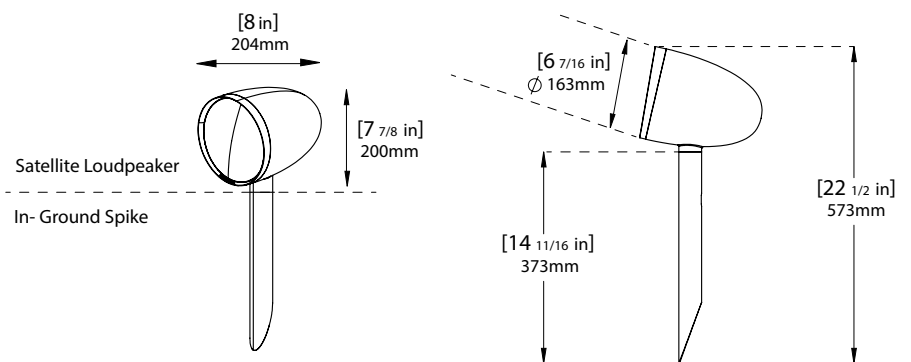

LINE DRAWINGS

AS5SAT