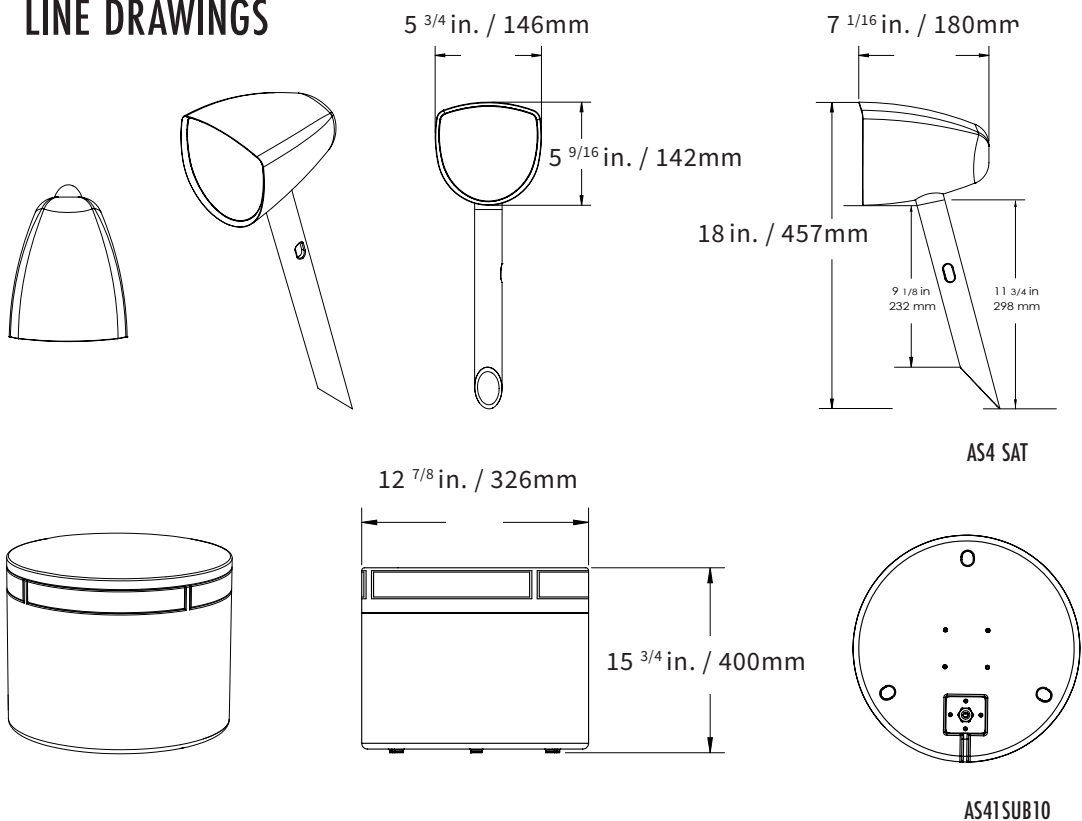

PRODUCT ID

AS41SYS

A4SAT EXPANSION PACK
(SOLD SEPARATELY)

LINE DRAWINGS

AS41SYS ACOUSTIC LANDSCAPE™ SYSTEM

SPECIFICATIONS

AS41SYS

AS4SAT | EXPANSION PACK

SPECIFICATIONS

A4SAT | SATELLITE SPEAKER

AS41SUB10 | SUBWOOFER

Description	Two-Way Landscape Satellite Speaker	Burial/ Hardscape Subwoofer
Part	AS4SAT	AS41SUB10
Woofers	4 ^{1/2"} (114mm) Injection Molded Polypropylene	10" Dual Voice Coil Polypropylene
Tweeter	^{3/4"} (19mm) PEI Mylar	-
Nominal Impedance	32 ohms (Satellites)	8 ohms per Voice Coil (Subwoofer)
Frequency Response	90Hz - 20kHz (±10 dB)	35 Hz to 150 Hz (±10 dB)
Dimensions	Satellite: 5 ^{3/4"} W X 5 ^{1/16"} H X 7 ^{1/16"} L (146 x 142 x 180mm) Height with In-Ground Stake: 18" (457mm)	Subwoofer: 12 ^{7/8"} X 15 ^{3/4"} (326 x 400mm)
Weight	3lb (1.3kg)	23.5lb (10.65kg)
Coverage	70 degrees up to 20'	Upto 2,500 sq Ft with 8 Satellites
Material	Enclosure: Color-molded Composite Baffle: UV treated HDPE Grille: Electroplated & Powder Coated Steel Mounting: Ground stake, tree, fence post, or surface mount	Enclosure: Polycomposite PVC Mounting: In-Ground Burial Installation for Soil with Good Drainage or Hardscape surface mount