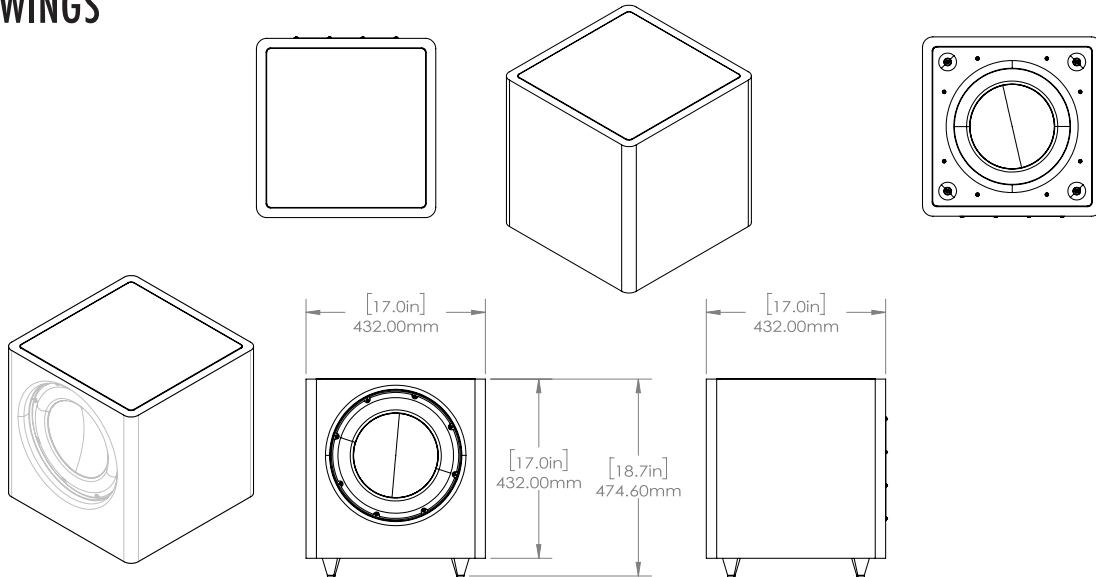

DEEP SUBWOOFERS

LINE DRAWINGS

SUBD12