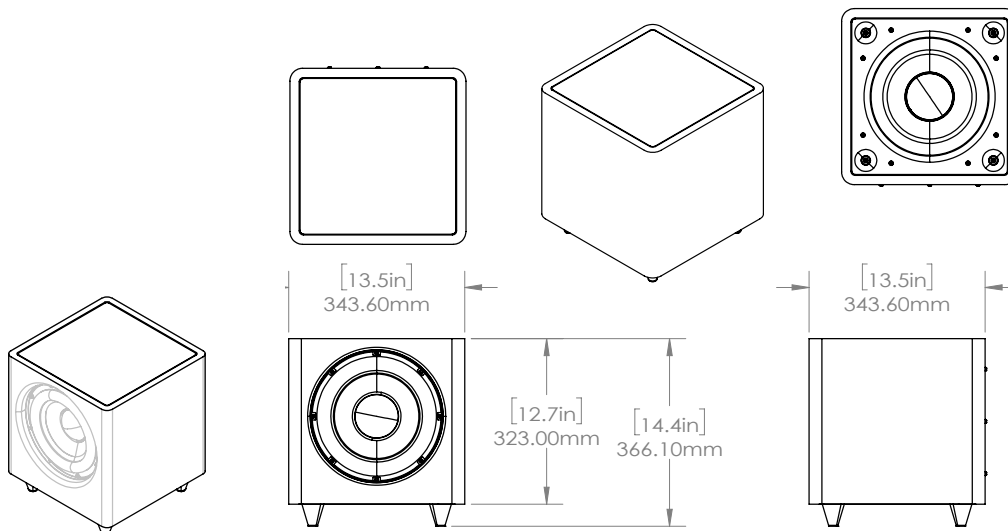

Please visit docs.originacoustics.com or scan the QR code using your smart device for the most up to date specifications and use instructions for this product. Products may only be purchased through an authorized integration partner.