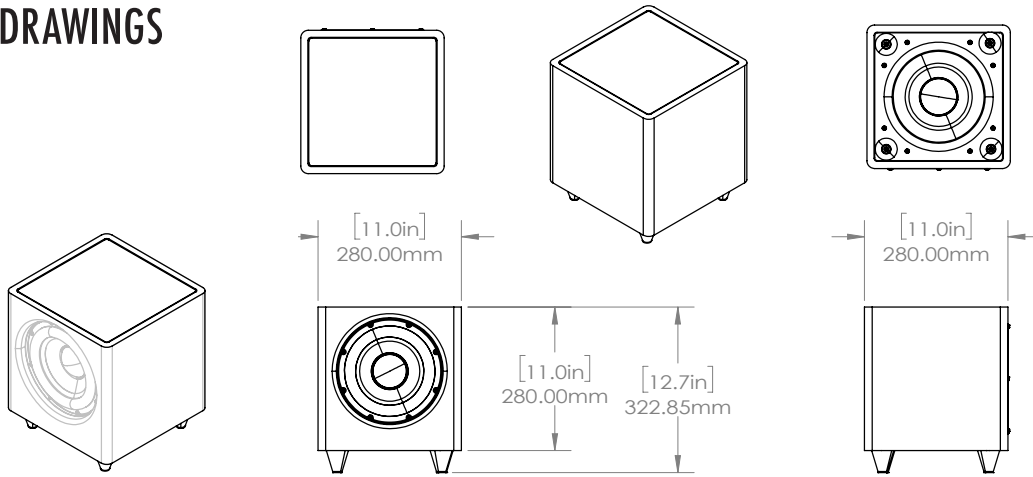

DEEP SUBWOOFERS

LINE DRAWINGS