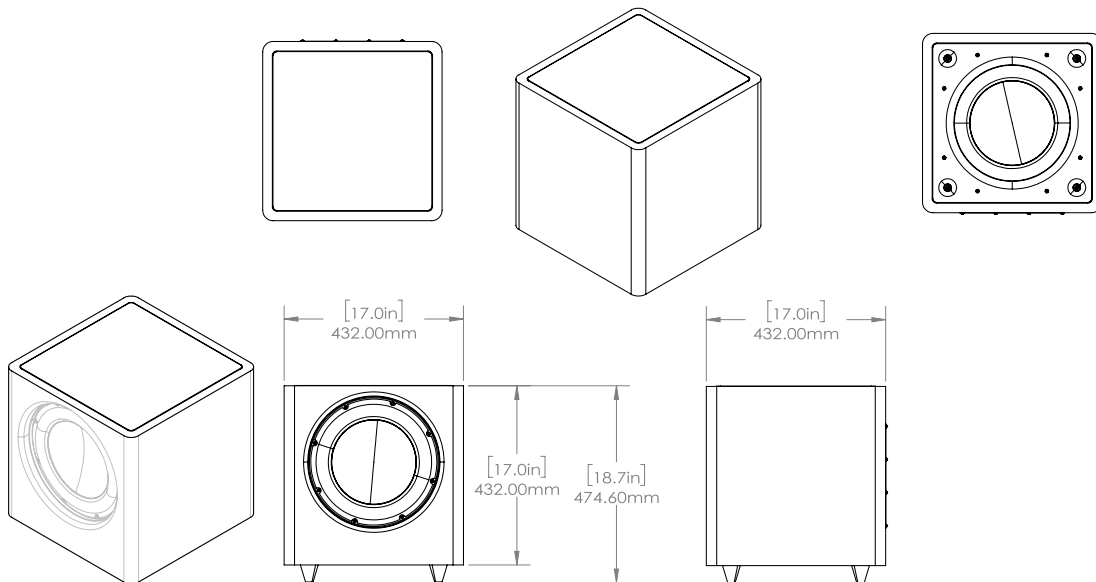

SUBDD12

Please visit docs.originacoustics.com or scan the QR code using your smart device for the most up to date specifications and use instructions for this product. Products may only be purchased through an authorized integration partner.