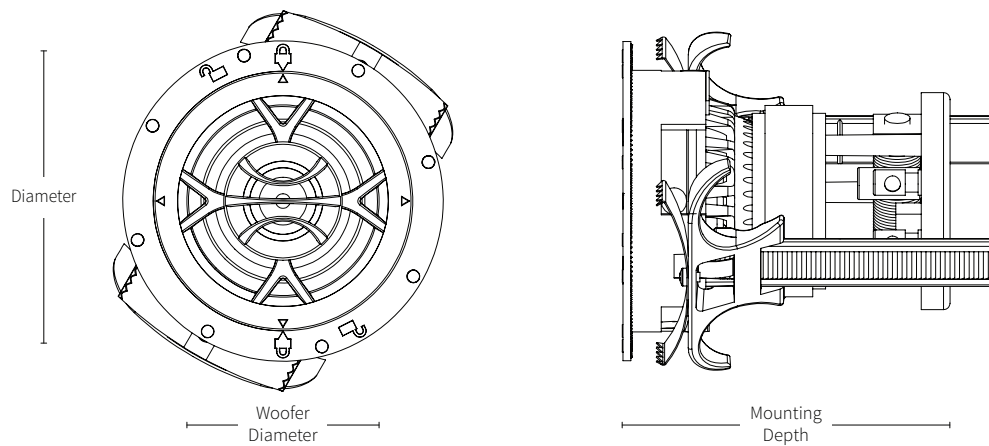

### Tool-Less Mounting System

The Zip-Klip™ secures the speaker in the ceiling with the exact torque to ensure a tight fit. This is accomplished by squeezing the clips into place and locking the speaker with a twist.

# Specifications

Model	D38
Part Number	SCD30900
Woofer Cone	Kevlar
Woofer Dimensions	3" (76mm)
Tweeter Dome	Silk DPSD
Tweeter Diameter	0.75" (20mm)
Frequency Response	100 Hz - 20 kHz
Impedance	8 ohm
Power Handling	50 - 100 Watts
Diameter	3.94" (100mm)
Grille Diameter	4.31" (109mm)
Cutout Diameter	3.125" (78mm)
Mounting Depth	3.94" (100mm)