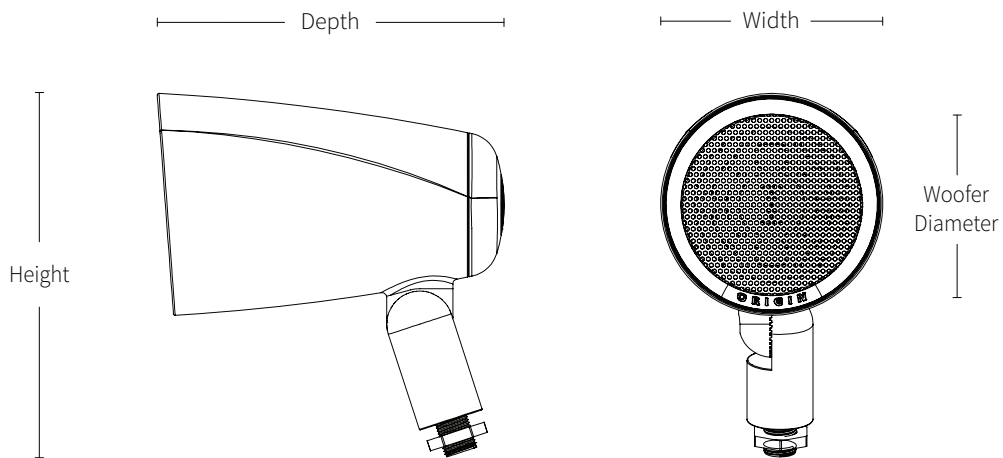

The LS64 feature a passive radiator on the bottom providing greater bass, which means a smoother transition to the subwoofer, while maintaining a sealed enclosure for weather resistance.

Specifications

Model	LS64	LS44
Part Number	OLS6400	OLS6400
Woofer Cone	Injected Molded Polypropylene	Injected Molded Polypropylene
Woofer Diameter	6" (252mm)	4.5" (114mm)
Tweeter Dome	Titanium	Titanium
Tweeter Diameter	1" (25mm)	0.75" (20mm)
Frequency Response	60 Hz - 20 kHz \pm 3dB	80 Hz - 20 kHz \pm 3dB
Impedance	70v or 8 ohm	70v or 8 ohm
Power Handling	5 - 150 Watts	5 - 150 Watts
Dimensions	7 x 10 x 11" (179 x 255 x 280mm)	5.25 x 8.75 x 8.25" (134 x 221 x 210mm)